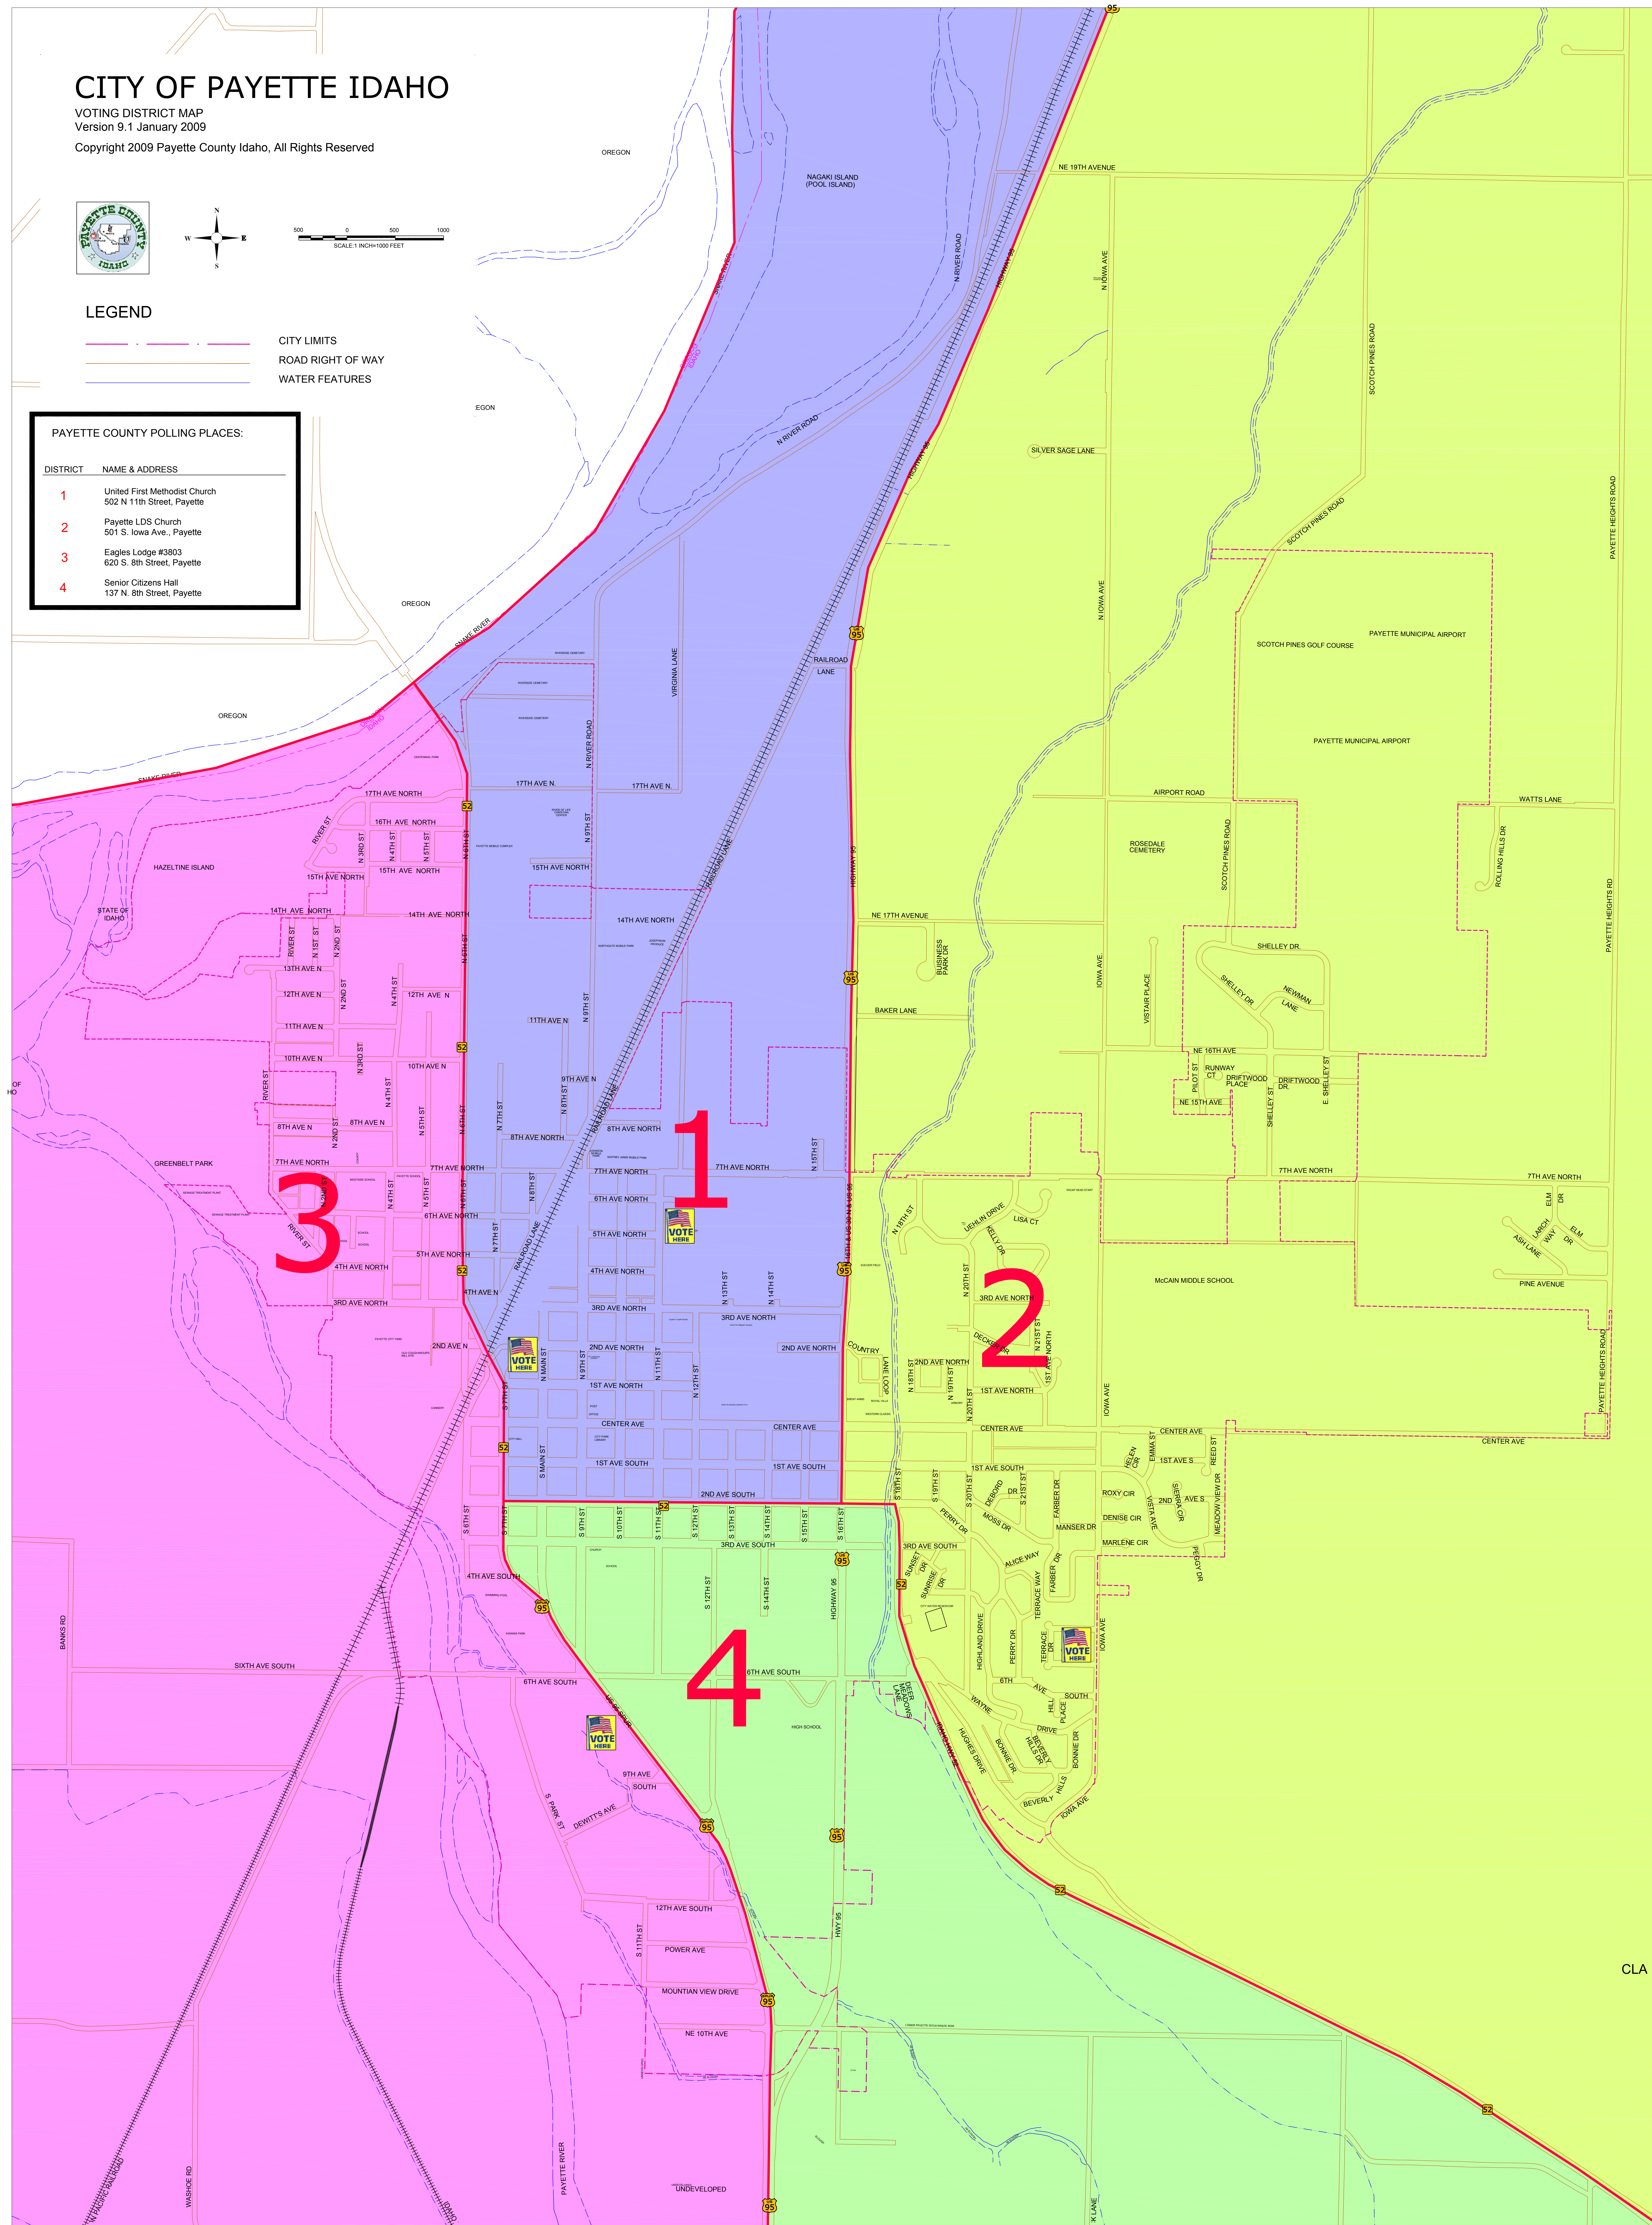

CITY OF PAYETTE IDAHO

VOTING DISTRICT MAP
Version 9.1 January 2009

Copyright 2009 Payette County Idaho, All Rights Reserved

LEGEND

- CITY LIMITS
- ROAD RIGHT OF WAY
- WATER FEATURES

PAYETTE COUNTY POLLING PLACES:

DISTRICT	NAME & ADDRESS
1	United First Methodist Church 502 N 11th Street, Payette
2	Payette LDS Church 501 S. Iowa Ave., Payette
3	Eagles Lodge #3803 620 S. 8th Street, Payette
4	Senior Citizens Hall 137 N. 8th Street, Payette

CLA